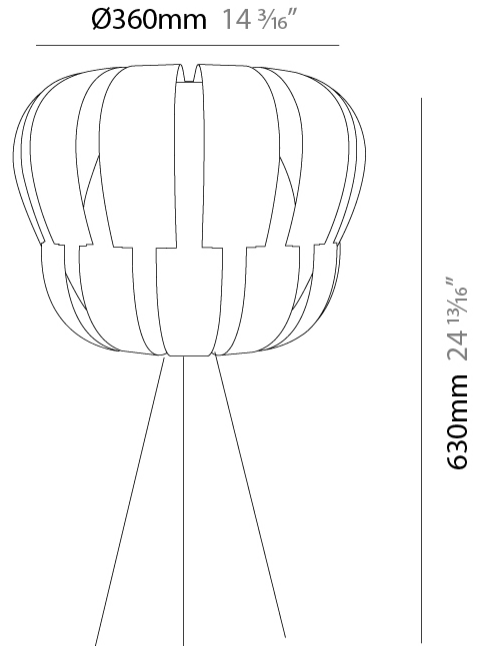

PROJECT	_____
TYPE	_____
SPECIFIER	_____
QUANTITY	_____
DATE	_____

QUEEN PORTABLE

D64036-

base number   Finish
Options

1. To build a product code in our configurator select the specify button on the base model # product page
2. To build a manual product code on this datasheet choose from the options listed below in blue font and add the suffix to the base model #

GENERAL

Series: Queen _____
Partner: Linea Zero _____
Division: Design _____
Installation: Portable _____
Product Type: Table _____
Mounting Location: Table _____

PHYSICAL

Shape: Abstract _____
Diameter (mm): 360 _____
Diameter (in): 14 ³/₁₆ _____
Height (mm): 630 _____
Height (in): 24 ¹³/₁₆ _____
Diffuser: Polilux™ Shade - See Finish Options _____
Fixture Finish: WHI / SIL / NGD / COP / PKM _____
Fixture Material: Polilux™/ Metal holder _____
Primary Material: Non-Static Polilux _____

ELECTRICAL

Number of Lamps: 1 _____
Lamp Type: LED Retrofit _____
Bulb Included: Bulb Not Included _____
Max. Wattage Per Lamp (W): 3 _____
Lamp Base: E12 _____
Input Voltage (V): 120 _____

LED

OPTICAL

RATINGS AND CERTIFICATIONS

Certified By: Certified for North American Standards _____
IP rating: IP20 _____