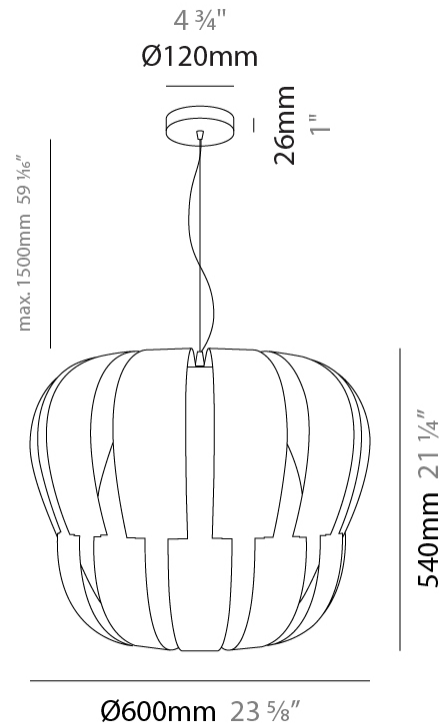

QUEEN SUSPENSION

D61042-

base number   Finish
Options

1. To build a product code in our configurator select the specify button on the base model # product page
2. To build a manual product code on this datasheet choose from the options listed below in blue font and add the suffix to the base model #

GENERAL

Series: Queen
Partner: Linea Zero
Division: Design
Installation: Suspension
Product Type: Pendant
Mounting Location: Ceiling

PHYSICAL

Shape: Abstract
Diameter (mm): 600
Diameter (in): 23 5/8
Height (mm): 540
Height (in): 21 1/4
Max. Overall Height (mm): 2080
Max. Overall Height (in): 81 7/8
Diffuser: Polilux™ Shade - See Finish Options
[Fixture Finish: WHI / SIL / NGD / COP / PKM](#)
Fixture Material: Polilux™/ Metal holder
Primary Material: Non-Static Polilux

ELECTRICAL

Number of Lamps: 2
Lamp Type: LED Retrofit
Bulb Included: Bulb Not Included
Max. Wattage Per Lamp (W): 7
Lamp Base: E26
Input Voltage (V): 120
Upon Request: 277Vac / GU24

LED

OPTICAL

RATINGS AND CERTIFICATIONS

Certified By: Certified for North American Standards
IP rating: IP20

PROJECT	_____
TYPE	_____
SPECIFIER	_____
QUANTITY	_____
DATE	_____